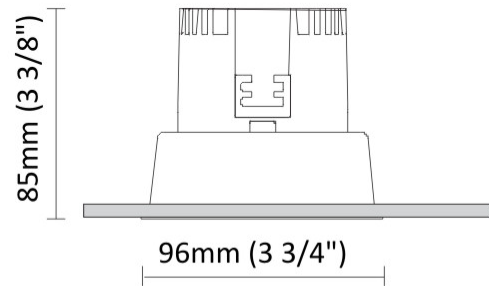

GENERAL

Series: Dixit
Subseries: Dixit RA8
Brand: Ivela
Division: Architectural
Mounting Type: Recessed
Mounting Location: Ceiling
Subcategory: Downlight

PHYSICAL

Shape: Round
Diameter (mm): 96
Diameter (in): 3 ¾
Height (mm): 85
Height (in): 3 ⅜
Min. Recessing Depth (mm): 125
Min. Recessing Depth (in): 4 ⅙
Light Distribution: Direct
Weight (kg): 0.3
Weight (lbs): 0.66
Diffuser: Clear Polycarbonate
Fixture Finish: MWH
Fixture Material: Aluminum Die Cast
Cut-out Measurements: 92mm / 3 5/8"

ELECTRICAL

Lamp Type: LED
Total Output Wattage (W): 5.5 / 8.5
Dimming: Tri-Mode (Non-Dimming and Phase Dimming (120Vac only) and 0-10V Dimming)
Driver Included: No
Driver Location: Recessed Housing
Driver Type: Constant Current - Universal
Driver Class: Class 2
Input Voltage (V): 120 - 277
Constant Current (MA): 350 / 500

LED

Number of LEDs: 1
Color Temperature (°K): 2700 / 3000
Max. Delivered Lumen (lm): 501 / 638
CRI: >90 CRI
Efficiency (%): 87.7
Lamp Life (hrs): 50000
Upon Request: 3500K upon request

OPTICAL

Optic°: 26
Beam Angle: Symmetric
Adjustability: Fixed
Upon Request: Optic 45° (mirror-metallized) / 65° (white)

RATINGS AND CERTIFICATIONS

Certified By: Certified for North American Standards
IP rating: IP44
IK Rating: IK08