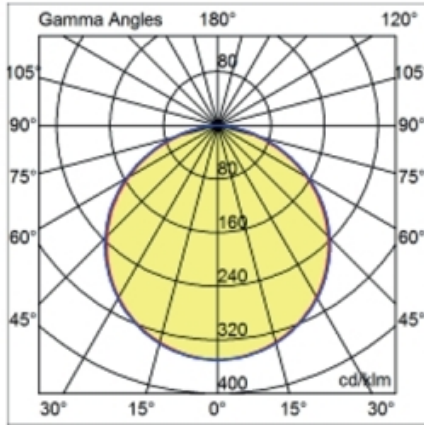

DIXIT RA16 RECESSED

A56102-

RA 16 LED 18W 2400 lm					R:100%				I.Max:350 Cd/Klm				
H[m]	D[m]	Max lux	Med lux	Alpha=112°	H[m]	D[m]	Max lux	Med lux	Beta=113°	H[m]	D[m]	Max lux	Med lux
1.00	2.99	604	145		1.00	3.07	604	145		1.00	3.07	604	145
2.00	5.98	151	36		2.00	6.13	151	36		2.00	6.13	151	36
3.00	8.96	67	16		3.00	9.20	67	16		3.00	9.20	67	16
4.00	11.95	38	9		4.00	12.26	38	9		4.00	12.26	38	9
5.00	14.94	24	6		5.00	15.33	24	6		5.00	15.33	24	6

Dimming	DP	DV	
	Phase	0-10V	
Color Temperature	27K	30K	35K 40K
	2700K	3000K	3500K 4000K

Order Example **K°**
L5XXXXXX-DV-30K
0-10V 3000K