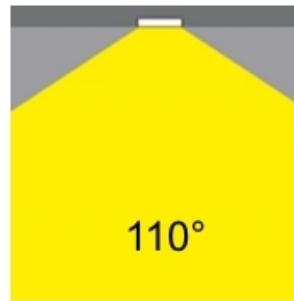

DIXIT RA16 RECESSED

A56102-

RA 16 LED 18W 2400 lm					R:100%				I.Max:350 Cd/Klm				
H[m]	D[m]	Max lux	Med lux	Alpha=112°	H[m]	D[m]	Max lux	Med lux	Beta=113°	H[m]	D[m]	Max lux	Med lux
1.00	2.99	604	145		1.00	3.07	604	145		1.00	3.07	604	145
2.00	5.98	151	36		2.00	6.13	151	36		2.00	6.13	151	36
3.00	8.96	67	16		3.00	9.20	67	16		3.00	9.20	67	16
4.00	11.95	38	9		4.00	12.26	38	9		4.00	12.26	38	9
5.00	14.94	24	6		5.00	15.33	24	6		5.00	15.33	24	6

Dimming	DP	DV	
	Phase	0-10V	
Color Temperature	27K	30K	35K 40K
	2700K	3000K	3500K 4000K

Order Example **K°**
L5XXXXXX-DV-30K
0-10V 3000K