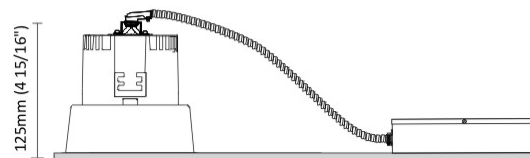

GENERAL

Series: Dixit
Subseries: Dixit RA8
Brand: Ivela
Division: Architectural
Mounting Type: Recessed
Mounting Location: Ceiling
Subcategory: Downlight

PHYSICAL

Shape: Round
Diameter (mm): 96
Diameter (in): 3 ¾
Height (mm): 85
Height (in): 3 ⅜
Min. Recessing Depth (mm): 125
Min. Recessing Depth (in): 4 ⅙
Light Distribution: Direct
Weight (kg): 0.3
Weight (lbs): 0.66
Diffuser: Clear Polycarbonate
Fixture Finish: MWH
Fixture Material: Aluminum Die Cast
Cut-out Measurements: 92mm / 3 5/8"

ELECTRICAL

Lamp Type: LED
Total Output Wattage (W): 5.5 / 8.5
Dimming: Tri-Mode (Non-Dimming and Phase Dimming (120Vac only) and 0-10V Dimming)
Driver Included: No
Driver Location: Recessed Housing
Driver Type: Constant Current - Universal
Driver Class: Class 2
Input Voltage (V): 120 - 277
Constant Current (MA): 350 / 500

LED

Number of LEDs: 1
Color Temperature (°K): 2700 / 3000
Max. Delivered Lumen (lm): 501 / 638
CRI: >90 CRI
Efficiency (%): 87.7
Lamp Life (hrs): 50000
Upon Request: 3500K upon request

OPTICAL

Optic°: 26
Beam Angle: Symmetric
Adjustability: Fixed
Upon Request: Optic 45° (mirror-metallized) / 65° (white)

RATINGS AND CERTIFICATIONS

Certified By: Certified for North American Standards
IP rating: IP44
IK Rating: IK08