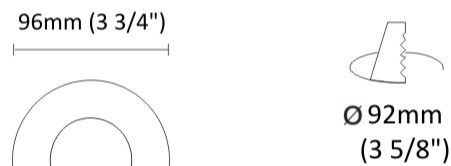

GENERAL

Series: Dixit
Subseries: Dixit RA8
Brand: Ivela
Division: Architectural
Mounting Type: Recessed
Mounting Location: Ceiling
Subcategory: Downlight

PHYSICAL

Shape: Round
Diameter (mm): 96
Diameter (in): 3 ¾
Height (mm): 85
Height (in): 3 ⅜
Min. Recessing Depth (mm): 125
Min. Recessing Depth (in): 4 ⅙
Light Distribution: Direct
Weight (kg): 0.3
Weight (lbs): 0.66
Diffuser: Clear Polycarbonate
Fixture Finish: MWH
Fixture Material: Aluminum Die Cast
Cut-out Measurements: 92mm / 3 5/8"

ELECTRICAL

Lamp Type: LED
Total Output Wattage (W): 5.5 / 8.5
Dimming: Tri-Mode (Non-Dimming and Phase Dimming (120Vac only) and 0-10V Dimming)
Driver Included: No
Driver Location: Recessed Housing
Driver Type: Constant Current - Universal
Driver Class: Class 2
Input Voltage (V): 120 - 277
Constant Current (MA): 350 / 500

LED

Number of LEDs: 1
Color Temperature (°K): 2700 / 3000
Max. Delivered Lumen (lm): 501 / 638
CRI: >90 CRI
Efficiency (%): 87.7
Lamp Life (hrs): 50000
Upon Request: 3500K upon request

OPTICAL

Optic°: 26
Beam Angle: Symmetric
Adjustability: Fixed
Upon Request: Optic 45° (mirror-metallized) / 65° (white)

RATINGS AND CERTIFICATIONS

Certified By: Certified for North American Standards
IP rating: IP44
IK Rating: IK08