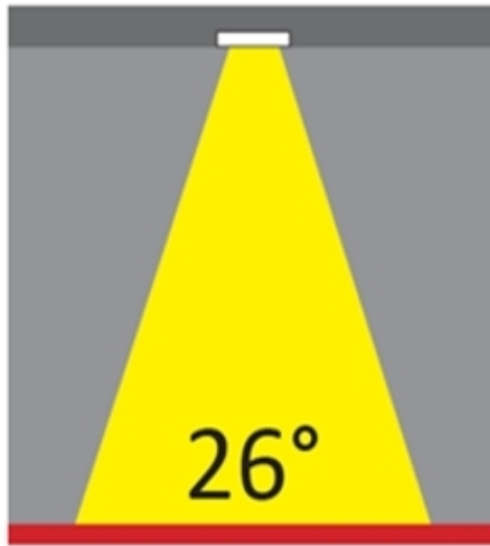

DIXIT RA8 RECESSED

A56121-

PROJECT
TYPE
SPECIFIER
QUANTITY
DATE

	DP	DV		Order Example		K°
Dimming	Phase	0-10V		L5XXXXXX-DV-30K		
Color Temperature	27K	30K	35K	40K	0-10V	3000K
	2700K	3000K	3500K	4000K		

A